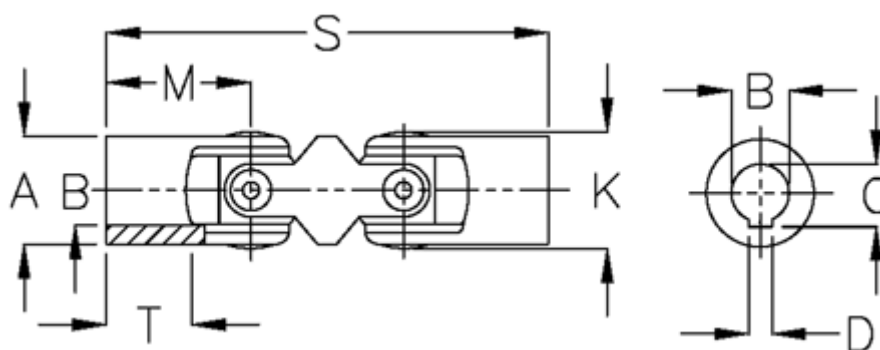

Data Sheet

Article number: 07716303

Description: Double cross joint w/slide bearing
0.716.303

Measures

A	= 16	T = 15
B H7	= 10	
C	= 11.4	
D	= 3	
K	= 17.5	
M	= 26	
MD max N m	= 8	
s	= 74	